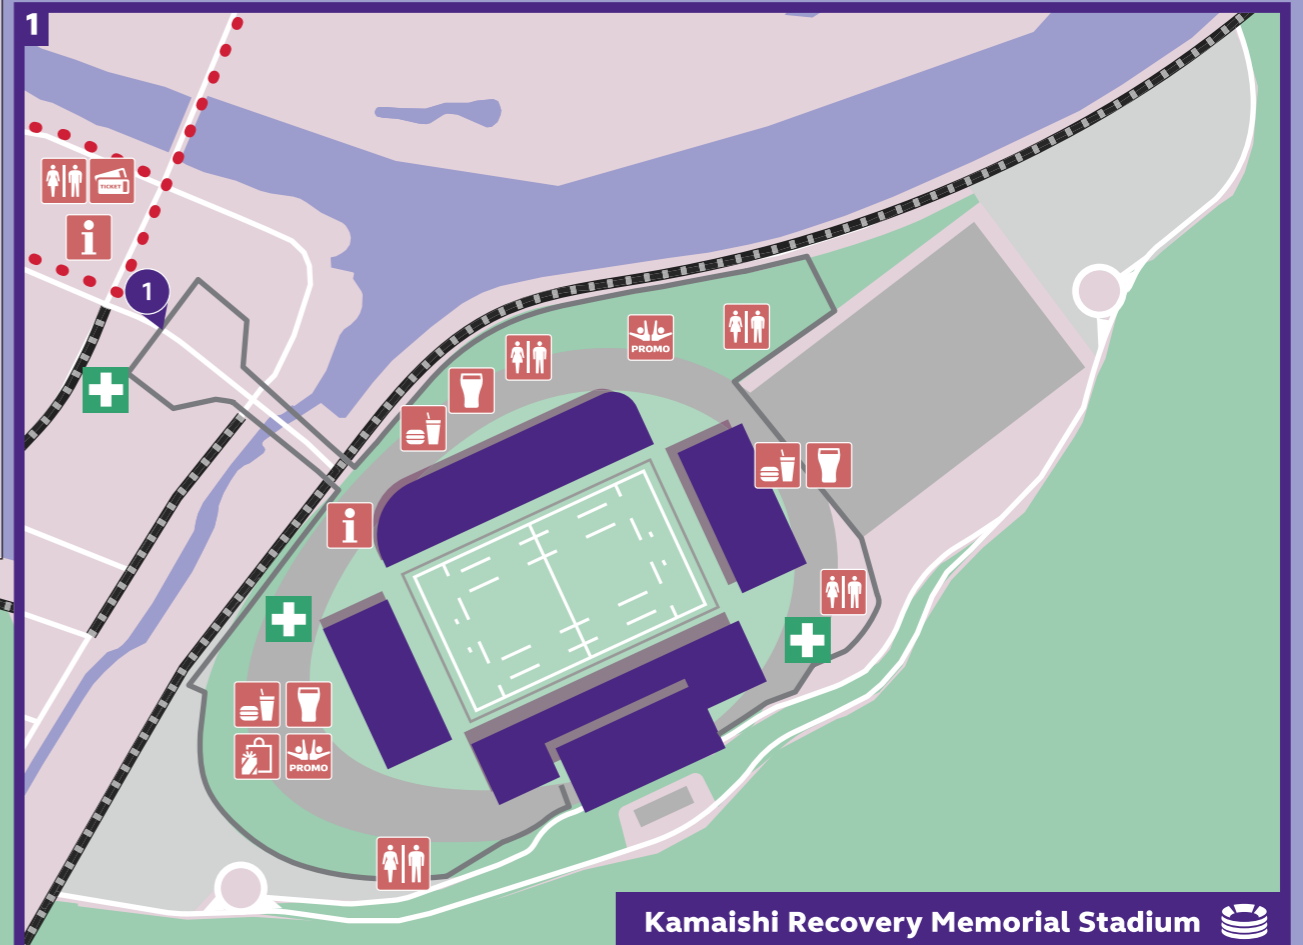

- Liner Buses, Shuttle Buses From/To**
- Morioka Station
 - Shin-Hanamaki Station
 - Kitakami Station
 - Mizusawaesashi Station
 - Ichinoseki Station
 - Miyako Station
 - Sakari Station
 - Iwate Hanamaki Airport
 - Tono Parking
 - Otsuchi Parking
 - Heita Parking

Kamaishi Recovery Memorial Stadium

Iwate Prefecture, Kamaishi City

- Kamaishi Recovery Memorial Stadium
- Entrance
- Spectator Walking Route
- Ticketed Perimeter
- Road Restriction
- Location Outside Map
- First Aid
- Information Point
- Railway Station
- Shinkansen Station
- Taxi
- Shuttle Bus
- Bicycle Parking
- Fanzone
- Sponsor Activation
- Toilets
- Food and Beverage
- Bar
- Official Merchandise
- Convenience Store/ATM
- Ticket Box