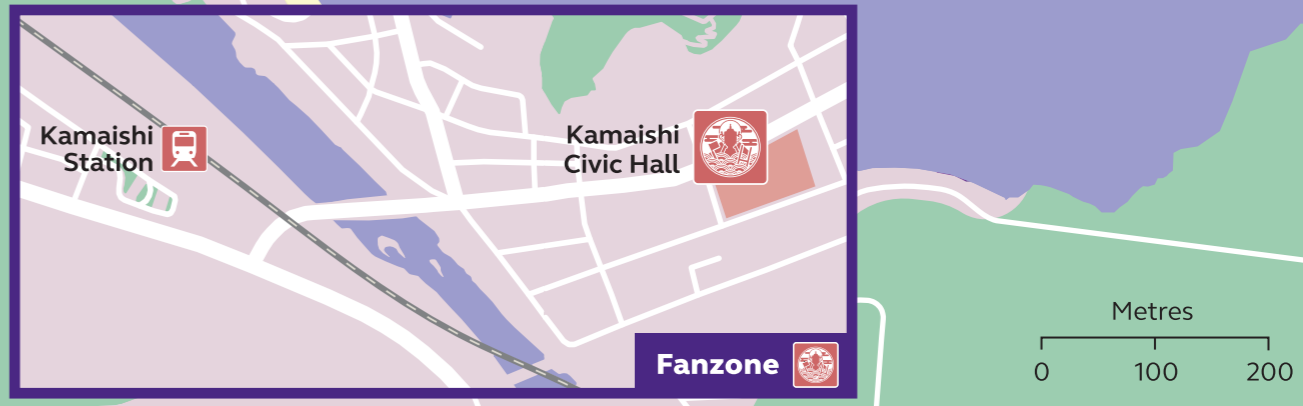

- Liner Buses, Shuttle Buses From/To**
- Morioka Station
 - Shin-Hanamaki Station
 - Kitakami Station
 - Mizusawaesashi Station
 - Ichinoseki Station
 - Miyako Station
 - Sakari Station
 - Iwate Hanamaki Airport
 - Tono Parking
 - Otsuchi Parking
 - Heita Parking

Kamaishi Recovery Memorial Stadium

Iwate Prefecture, Kamaishi City

- Kamaishi Recovery Memorial Stadium
- Entrance
- Spectator Walking Route
- Ticketed Perimeter
- Road Restriction
- Location Outside Map
- First Aid
- Information Point
- Railway Station
- Shinkansen Station
- Taxi
- Shuttle Bus
- Bicycle Parking
- Fanzone
- Sponsor Activation
- Toilets
- Food and Beverage
- Bar
- Official Merchandise
- Convenience Store/ATM
- Ticket Box